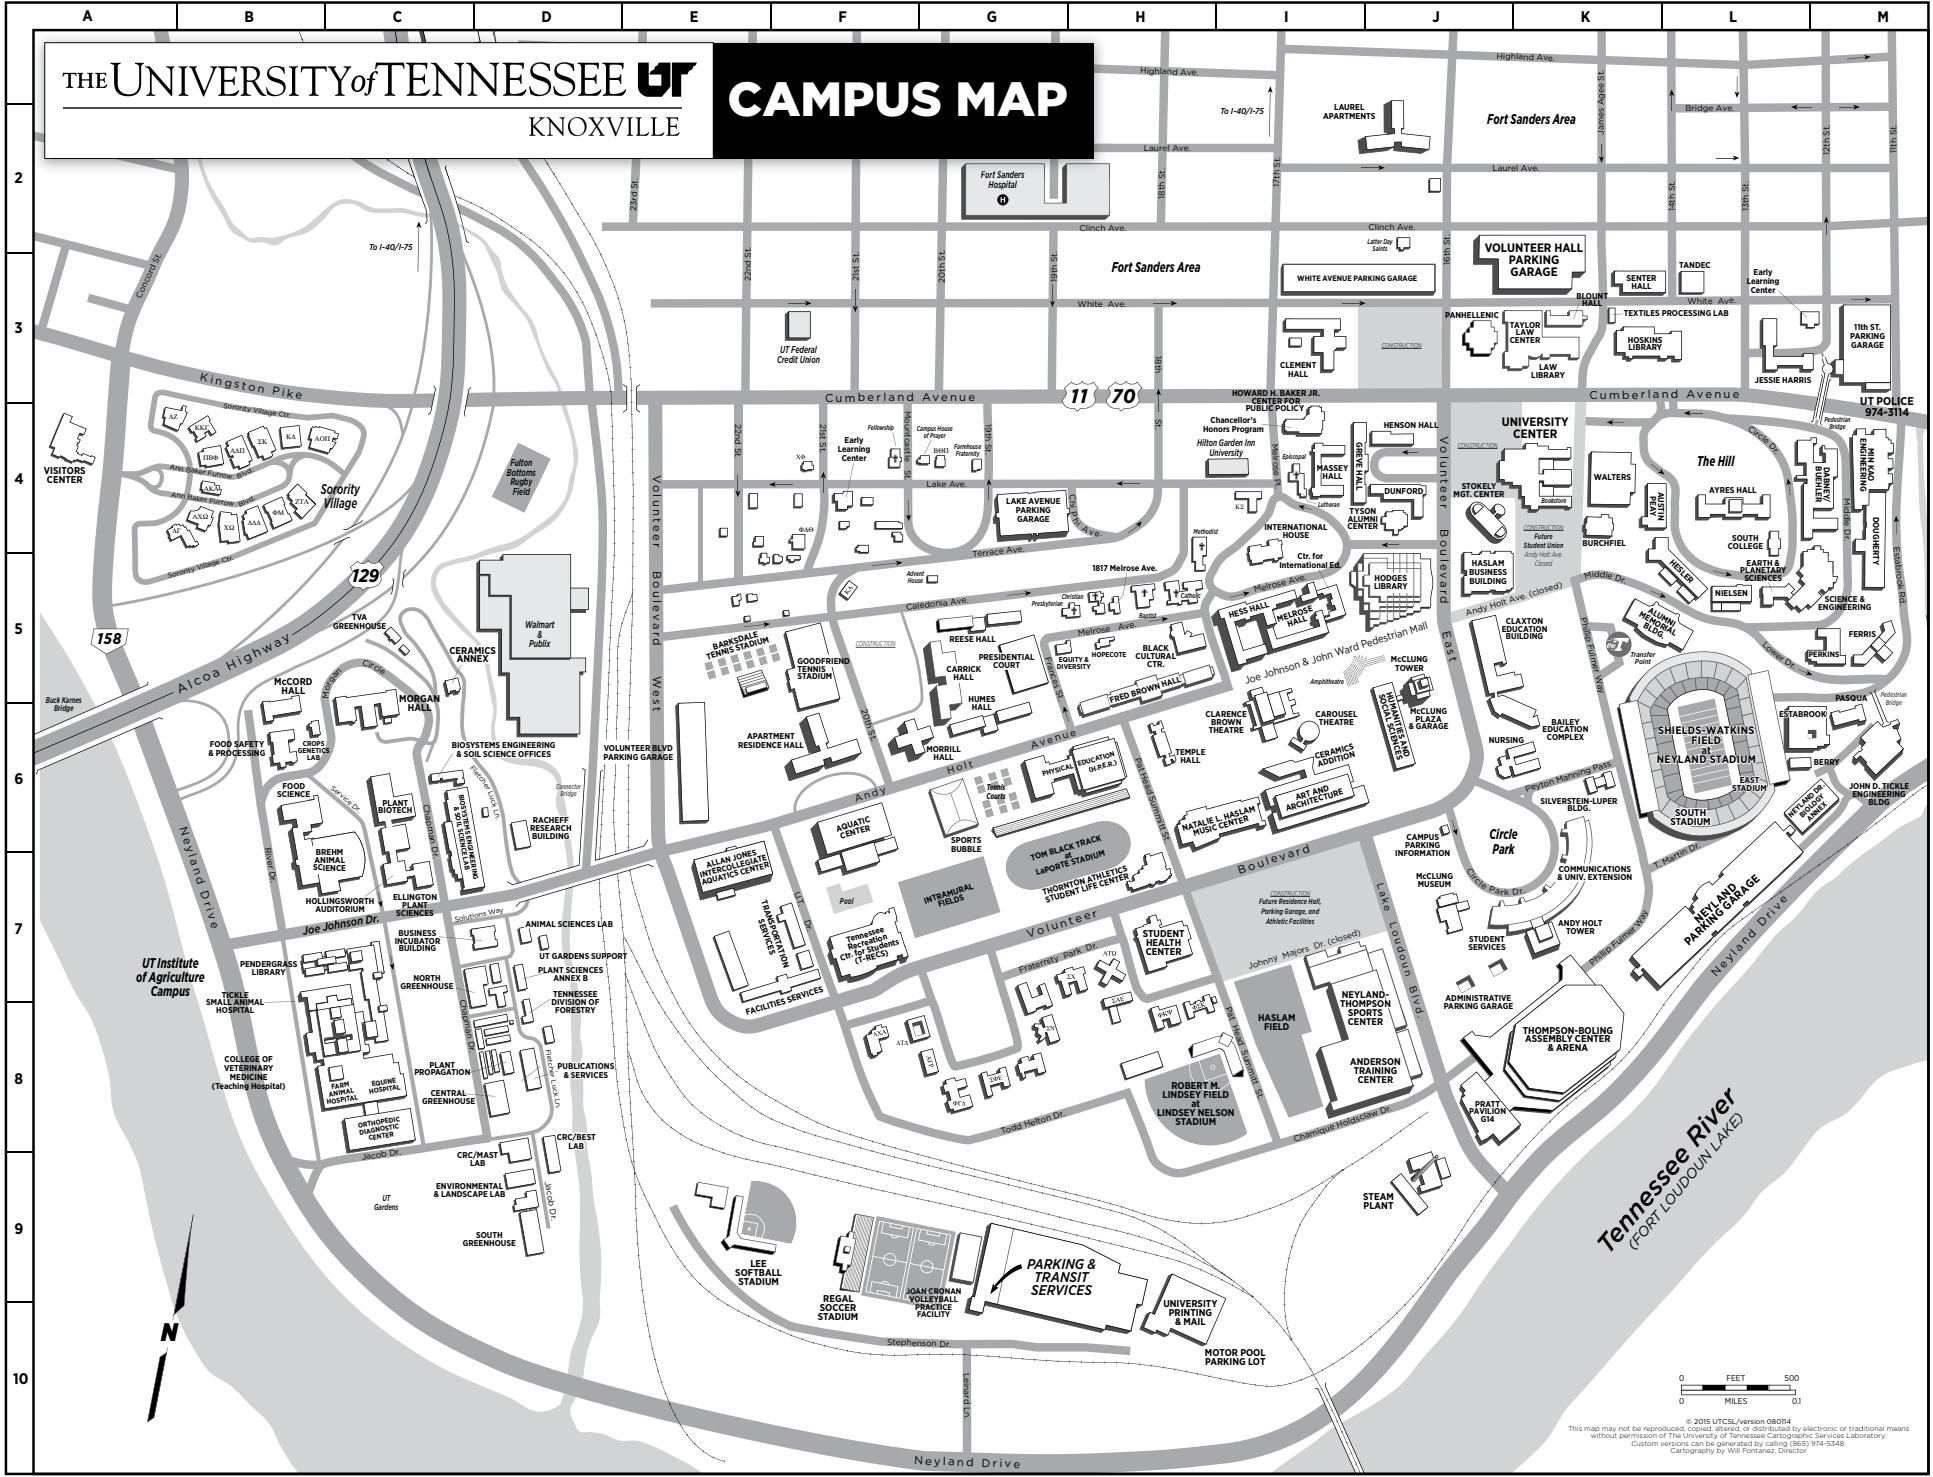

THE UNIVERSITY of TENNESSEE **UT**
KNOXVILLE

CAMPUS MAP